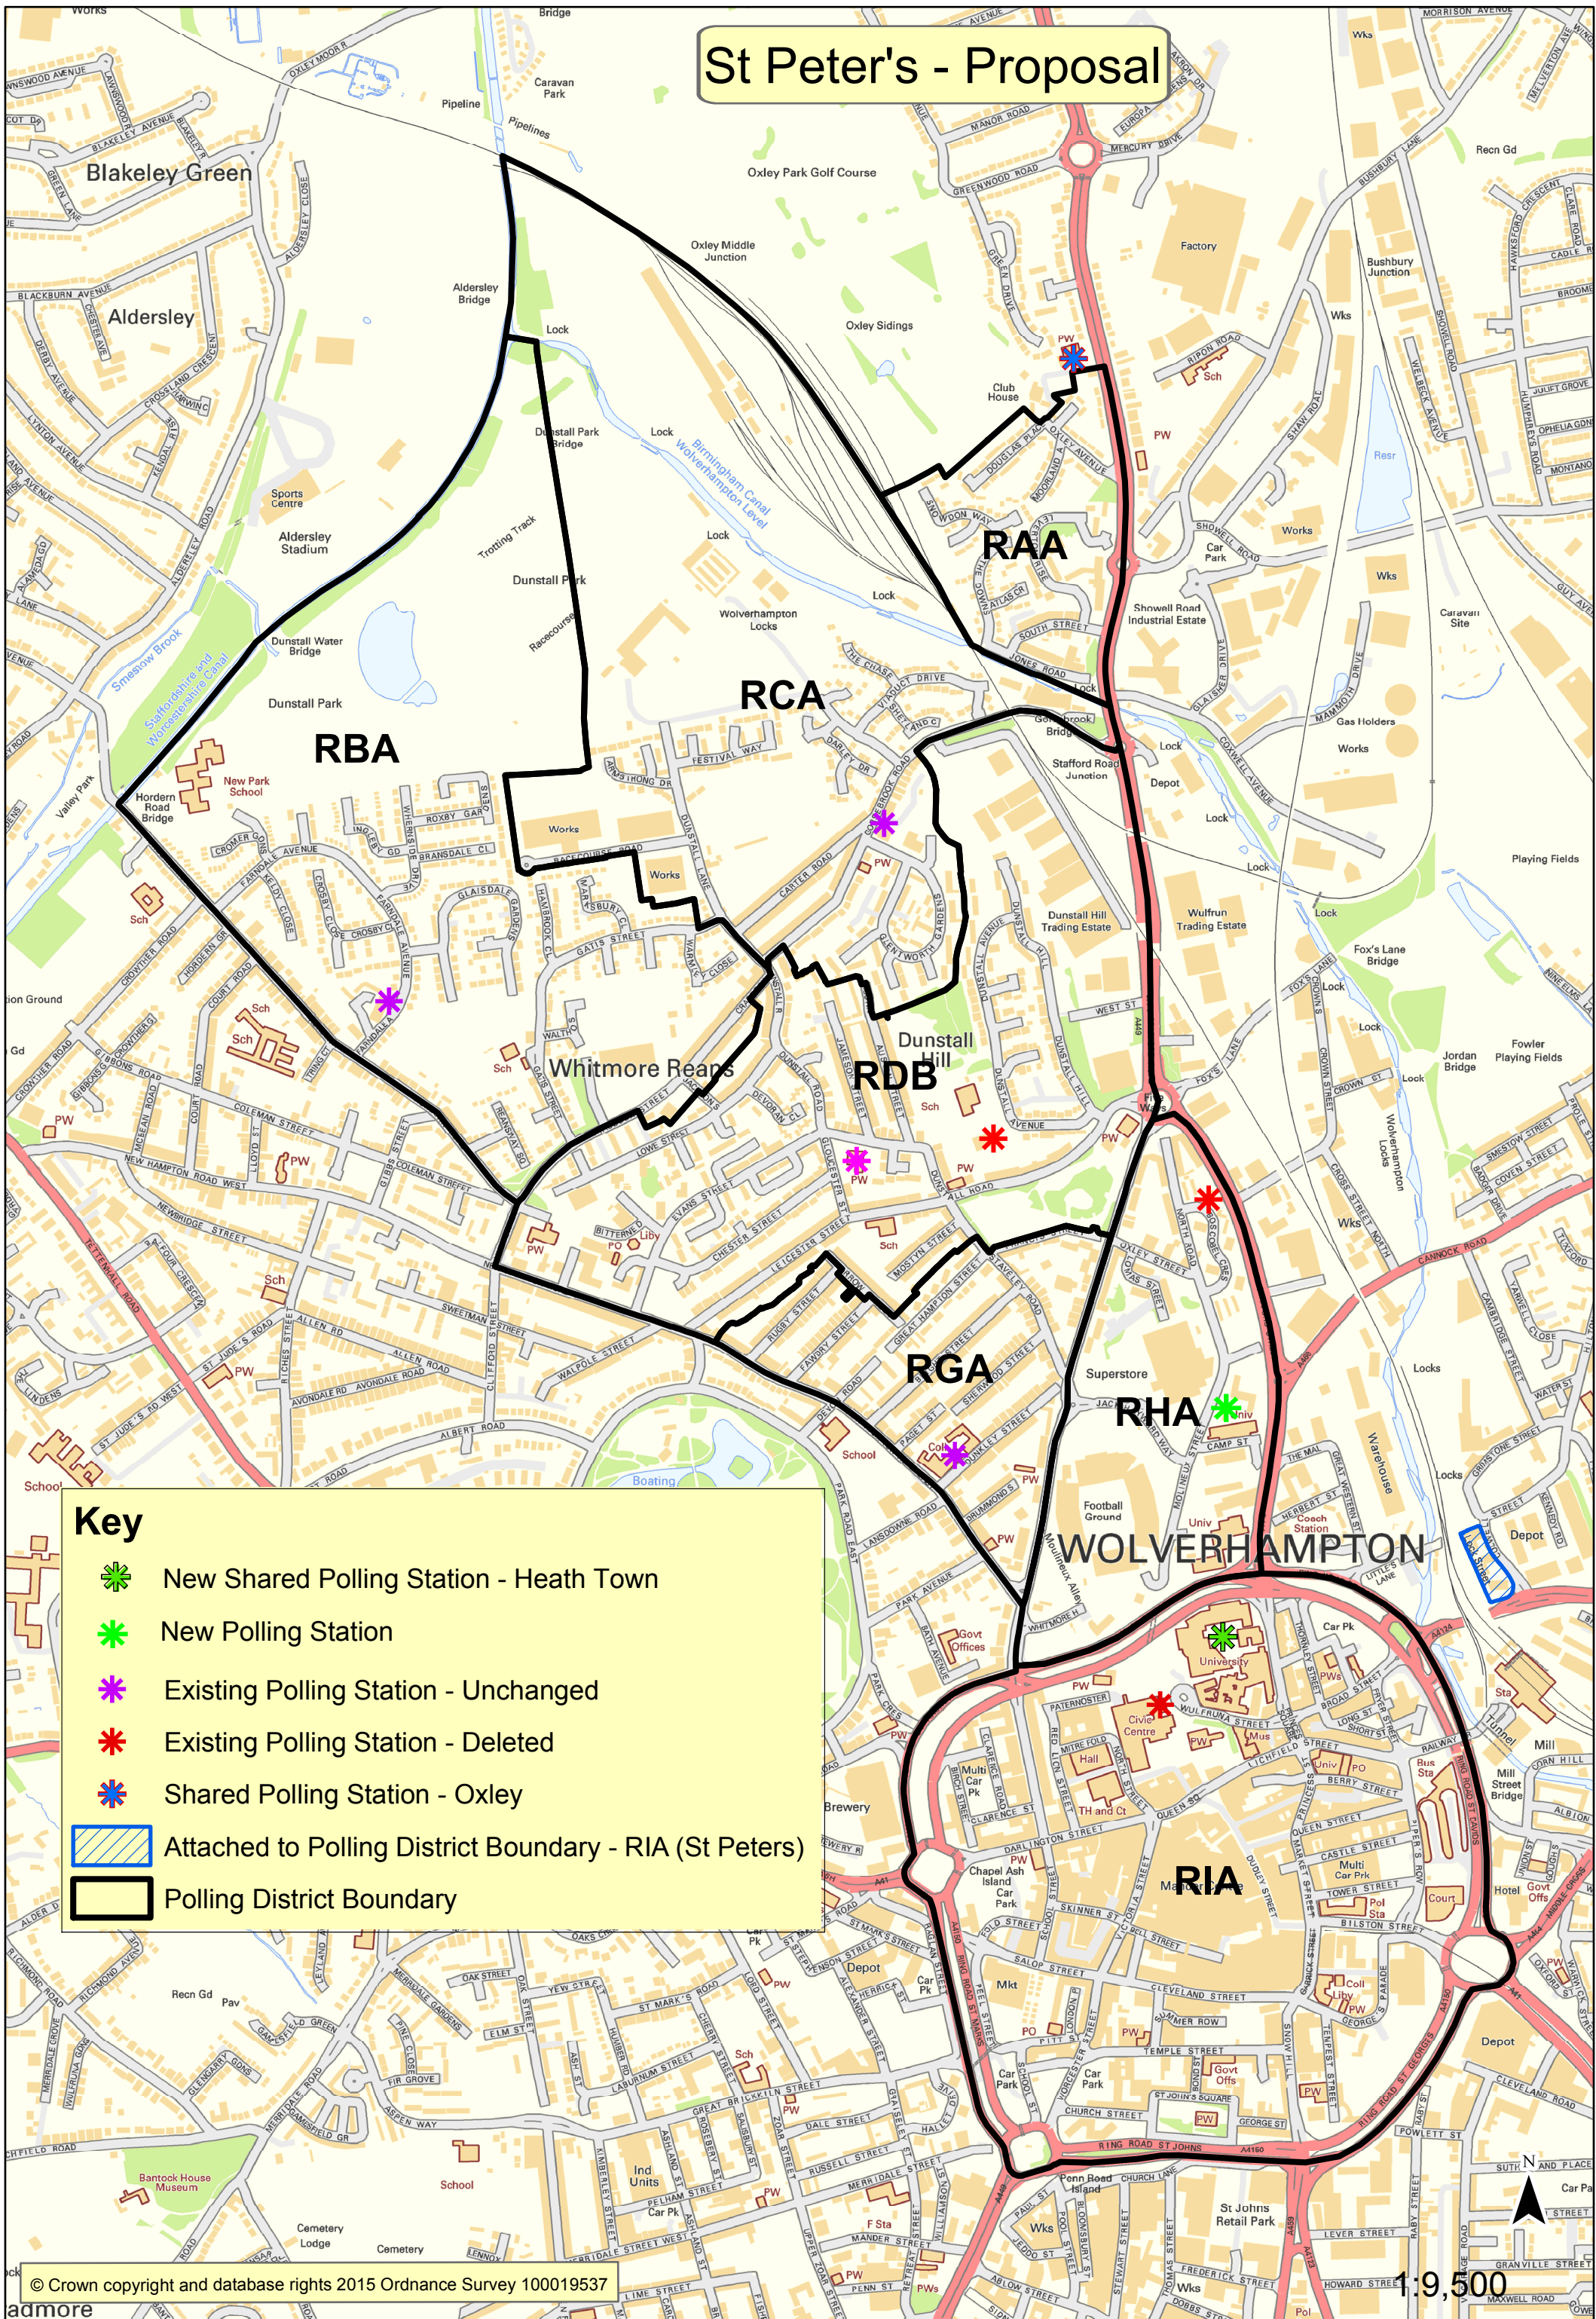

# St Peter's - Proposal

## Key

-  New Shared Polling Station - Heath Town
-  New Polling Station
-  Existing Polling Station - Unchanged
-  Existing Polling Station - Deleted
-  Shared Polling Station - Oxley
-  Attached to Polling District Boundary - RIA (St Peters)
-  Polling District Boundary